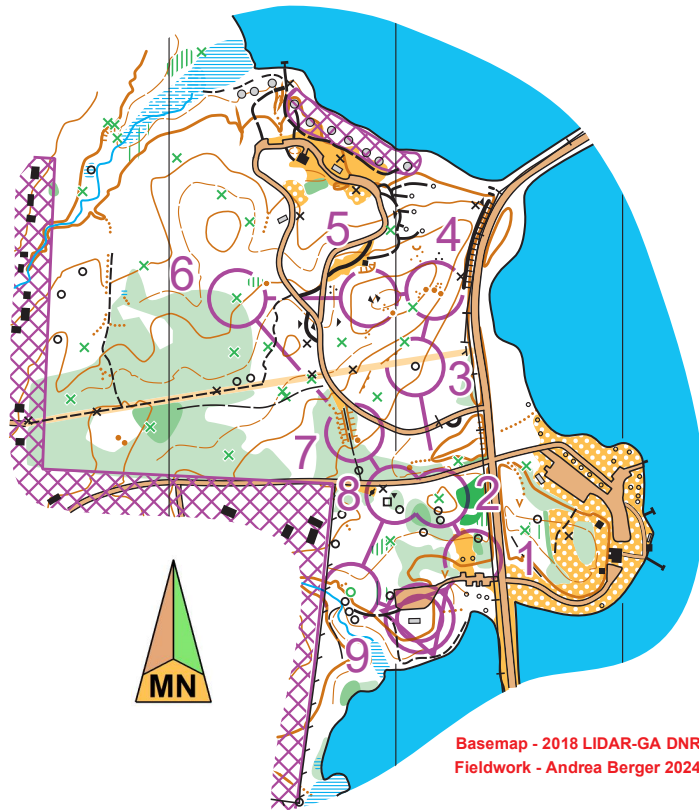

© Georgia Orienteering Club
www.gaorienteeing.org

Sweetwater Creek State Park Lithia Springs, GA

Scale 1:10,000 Contours 5m

300 meters

Georgia Navigator Cup 2025			
Model 1:10000	1.3 km		
▶	■	◻	◻
1 101 → ○	1x2 • ○		
2 102 ⊗	1.5 ○		
3 103 ○	.5 ○		
4 104 •	1 ◻		
5 105 ← ▲▲			
6 106 ⊗	1.5 ○		
7 107 ⤴	1.5 ○		
8 108 ⊙	1 ○		
9 109 ▲			
100 m			
⊙ = Man-made pile of rocks			

- Legend (abbrev.)
- Dirt pile/ knoll
 - ◻ Rock pile, manmade
 - Junk pile
 - ◻ Picnic table
 - × Bench, Structure
 - × Rootstock
 - Boulder (small) field

Basemap - 2018 LIDAR-GA DNR
Fieldwork - Andrea Berger 2024

Start and Finish are at Picnic Shelter #2 (lat/lon 33.7563, -84.6413)